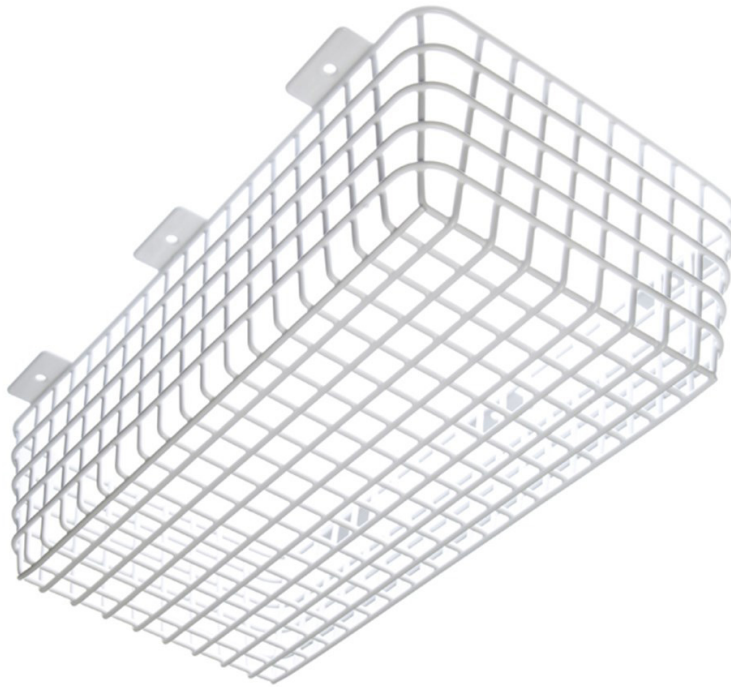

STI External Lighting & CCTV Cages

STI9644

PRODUCT OVERVIEW

These steel cages are designed to protect a variety of equipment including CCTV cameras and external lighting from vandalism and misuse. They are easy to install with full fixing kit provided. Constructed from plastic coated, heavy-duty galvanized steel rod, they can cope with the severest of abuse from vandalism and accidental damage.

HOW IT WORKS

A simple 4 fixing point installation makes them easy to mount, and removal is simple for servicing the protected device. They are highly recommended for areas where abuse is severe or it is imperative external lighting and CCTV cameras continue to operate.

Construction

- Constructed from plastic coated, heavy-duty galvanized steel rod.

Installation

- A simple 4 fixing point installation can retrofit over existing devices.
- Fast and easy installation.
- Simple removal for servicing of devices.

*NB Cage sizes may vary from -5 to +5 millimetres

Product Code	Height	Width	Depth
STI-9625	200mm	260mm	321mm
STI-9626	530mm	450mm	300mm
STI-9627	400mm	400mm	400mm
STI-9644	220mm	450mm	133mm
STI-9646	498mm	498mm	514mm
STI-9647	620mm	620mm	640mm
STI-9729	178mm	178mm	178mm
STI-9730	315mm	315mm	309mm